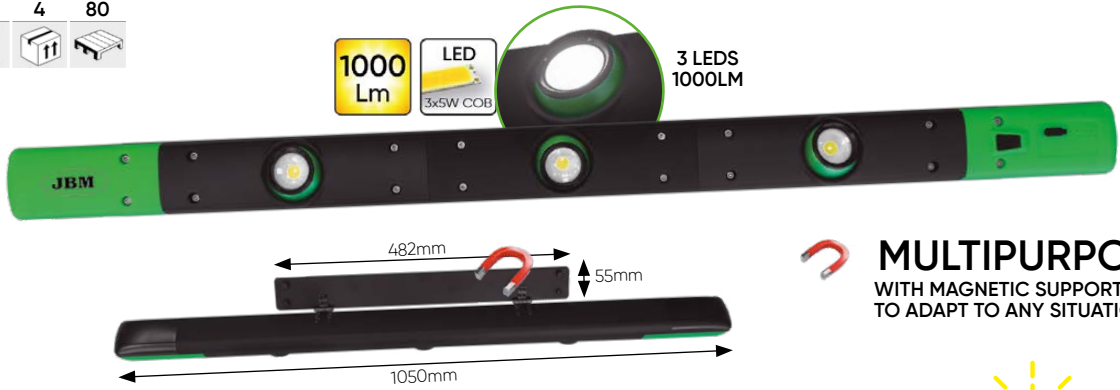

## LED RAMP LAMP WITH MAGNETIC HOLDER

53707

2,25 4 80  
Kg

**MULTIPURPOSE**  
WITH MAGNETIC SUPPORT  
TO ADAPT TO ANY SITUATION

INCREASE NOTABLY VISIBILITY  
IN THE WORK AREA.

INSPECTION LAMPS

## UNDER BONNET LAMPS WITH EXTENDABLE ARMS

53570

2,7 4 48  
Kg

INCREASE NOTABLY VISIBILITY  
IN THE WORK AREA