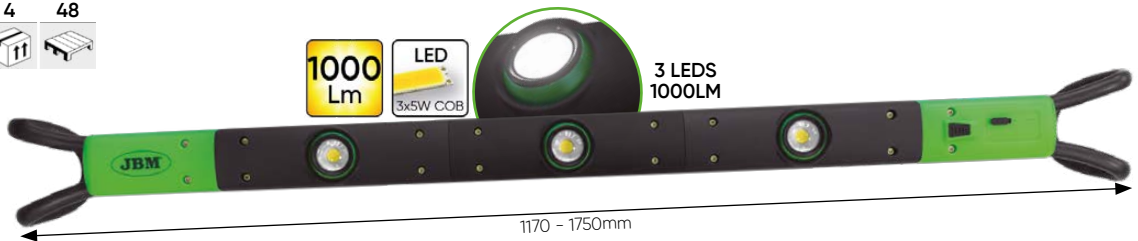

## LED RAMP LAMP WITH MAGNETIC HOLDER

53707

2,25 4 80  
Kg

**MULTIPURPOSE**  
WITH MAGNETIC SUPPORT  
TO ADAPT TO ANY SITUATION

INCREASE NOTABLY VISIBILITY  
IN THE WORK AREA.

INSPECTION LAMPS

## UNDER BONNET LAMPS WITH EXTENDABLE ARMS

53570

2,7 4 48  
Kg

INCREASE NOTABLY VISIBILITY  
IN THE WORK AREA